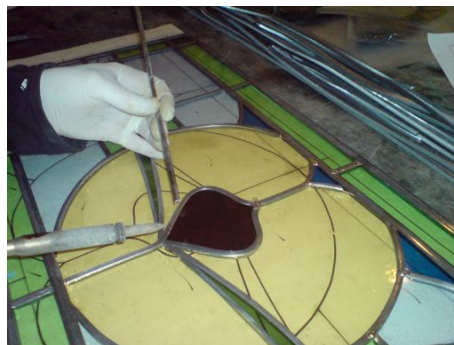

PAST ECCLESIASTICAL COMMISSIONS

St George's Chapel

Monkton Combe

Medival Reproduction

LAMP SHADES & MIRRORS

14

15

16

TUITION

Mutiple Day Courses Available to Make Stained Glass with a Master

A One Day Course